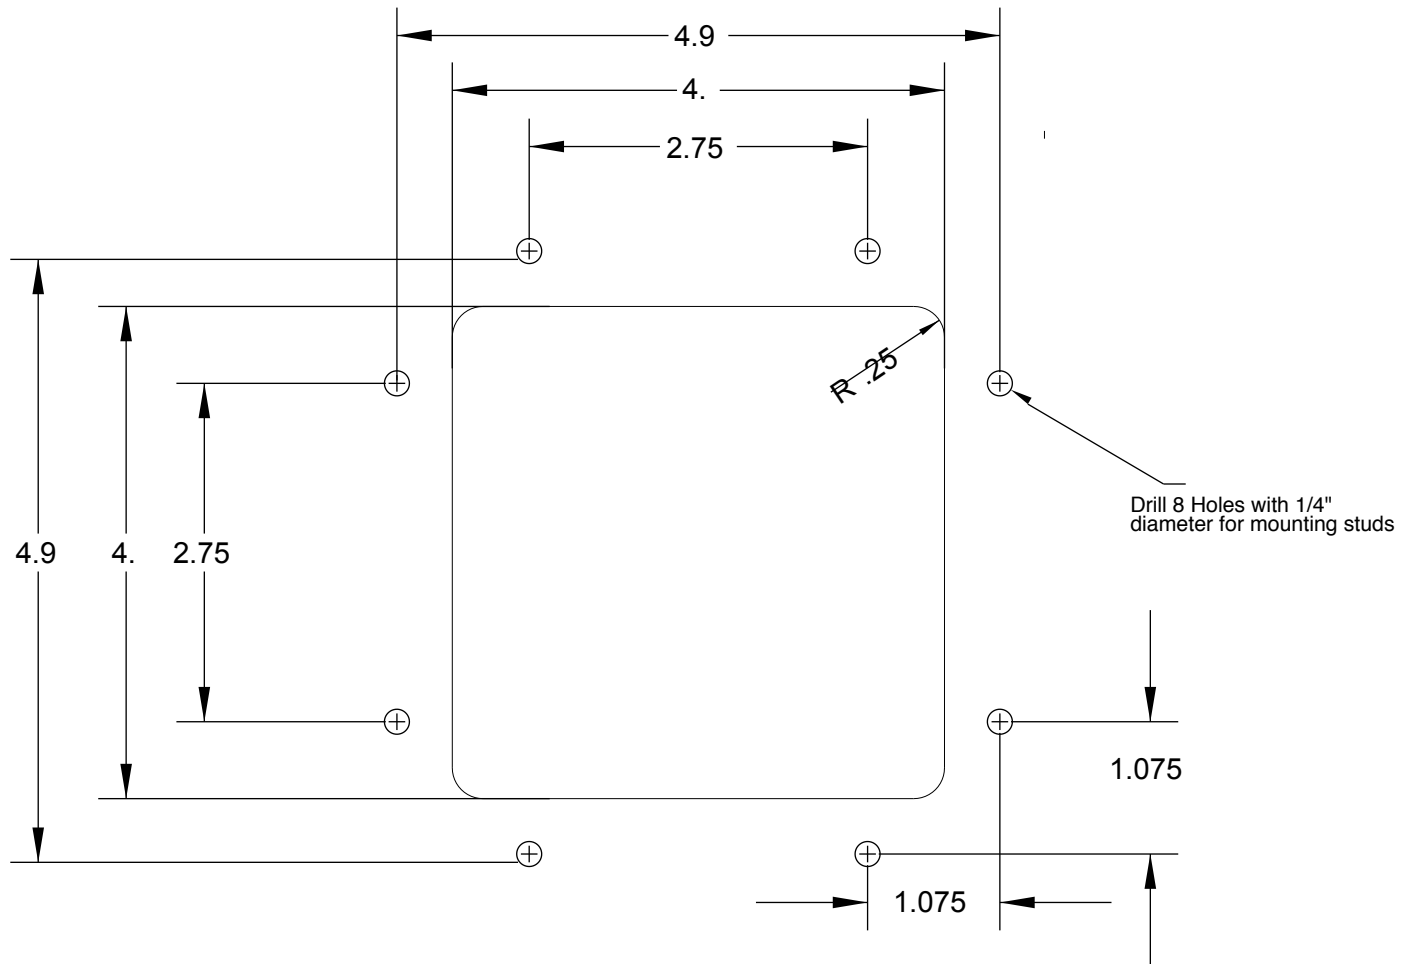

# Mounting Pattern for XIR-4 4" XIR Series IR Windows

4" Window Body Overall Dimensions: 5" x 5"  
Reinforcement Plate Overall Dimensions: 5 3/8 x 5 3/8

MP1002 Rev 1  
3/4/15  
Exiscan, LLC